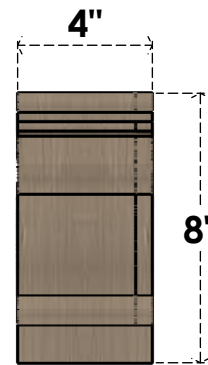

ITEM NUMBER: CORU04X08X08MAYRCPR

4"W X 8"D X 8"H SERIES 1 CLASSIC MAYFLOWER ROUGH CEDAR
TIMBERTHANE FAUX WOOD CORBEL, PRIMED

SIDE PROFILE

FRONT PROFILE

ISOMETRIC

EKENA MILLWORK
2300 WEST MAIN ST.
CLARKSVILLE, TX 75426
TOLL FREE: 866-607-0453
WWW.EKENAMILLWORK.COM

NOTES

1. INSTALLATION TO BE COMPLETED IN ACCORDANCE WITH MANUFACTURER'S SPECIFICATIONS.
2. DRAWING MAY NOT BE TO SCALE
3. THIS DRAWING IS INTENDED FOR DESIGN AND PLANNING PURPOSES ONLY.
4. ALL INFORMATION CONTAINED HEREIN WAS CURRENT AT THE TIME OF DEVELOPMENT BUT MUST BE REVIEWED AND APPROVED BY THE PRODUCT MANUFACTURER TO BE CONSIDERED ACCURATE.
5. TIMBERTHANE ARCHITECTURAL PRODUCTS ARE MADE FROM HIGH DENSITY URETHANE AND COME FACTORY PRIMED