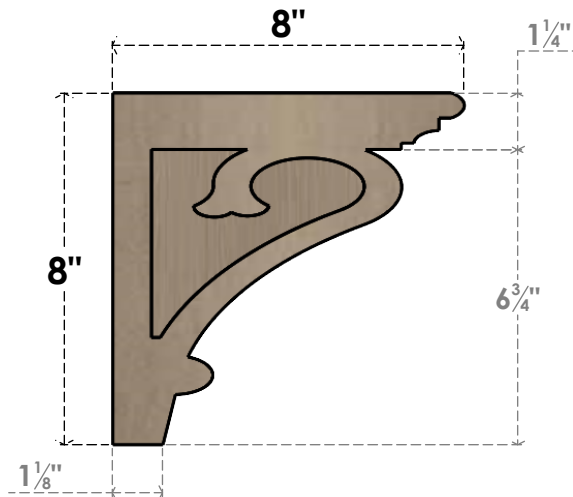

ITEM NUMBER: CORU04X08X08MAYRCPR

4"W X 8"D X 8"H SERIES 1 CLASSIC MAYFLOWER ROUGH CEDAR
TIMBERTHANE FAUX WOOD CORBEL, PRIMED

SIDE PROFILE

FRONT PROFILE

ISOMETRIC

EKENA MILLWORK
2300 WEST MAIN ST.
CLARKSVILLE, TX 75426
TOLL FREE: 866-607-0453
WWW.EKENAMILLWORK.COM

NOTES

1. INSTALLATION TO BE COMPLETED IN ACCORDANCE WITH MANUFACTURER'S SPECIFICATIONS.
2. DRAWING MAY NOT BE TO SCALE
3. THIS DRAWING IS INTENDED FOR DESIGN AND PLANNING PURPOSES ONLY.
4. ALL INFORMATION CONTAINED HEREIN WAS CURRENT AT THE TIME OF DEVELOPMENT BUT MUST BE REVIEWED AND APPROVED BY THE PRODUCT MANUFACTURER TO BE CONSIDERED ACCURATE.
5. TIMBERTHANE ARCHITECTURAL PRODUCTS ARE MADE FROM HIGH DENSITY URETHANE AND COME FACTORY PRIMED