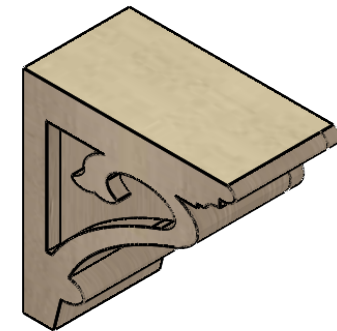

ITEM NUMBER: CORU04X08X08MAYRCPR

4"W X 8"D X 8"H SERIES 1 CLASSIC MAYFLOWER ROUGH CEDAR
TIMBERTHANE FAUX WOOD CORBEL, PRIMED

SIDE PROFILE

FRONT PROFILE

ISOMETRIC

EKENA MILLWORK
2300 WEST MAIN ST.
CLARKSVILLE, TX 75426
TOLL FREE: 866-607-0453
WWW.EKENAMILLWORK.COM

NOTES

1. INSTALLATION TO BE COMPLETED IN ACCORDANCE WITH MANUFACTURER'S SPECIFICATIONS.
2. DRAWING MAY NOT BE TO SCALE
3. THIS DRAWING IS INTENDED FOR DESIGN AND PLANNING PURPOSES ONLY.
4. ALL INFORMATION CONTAINED HEREIN WAS CURRENT AT THE TIME OF DEVELOPMENT BUT MUST BE REVIEWED AND APPROVED BY THE PRODUCT MANUFACTURER TO BE CONSIDERED ACCURATE.
5. TIMBERTHANE ARCHITECTURAL PRODUCTS ARE MADE FROM HIGH DENSITY URETHANE AND COME FACTORY PRIMED